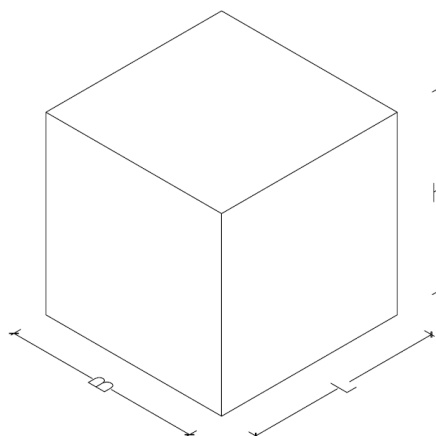

HGB HEIMDAL GRANITT OG BETONG

Heimdal Granitt & Betong AS > Industriveien 49 > 7080 Heimdal > Tlf: +47 72 59 57 00 > firmapost@hb.no >
Avd Fredrikstad > Kortbølgen 19 > 1630 Gamle Fredrikstad